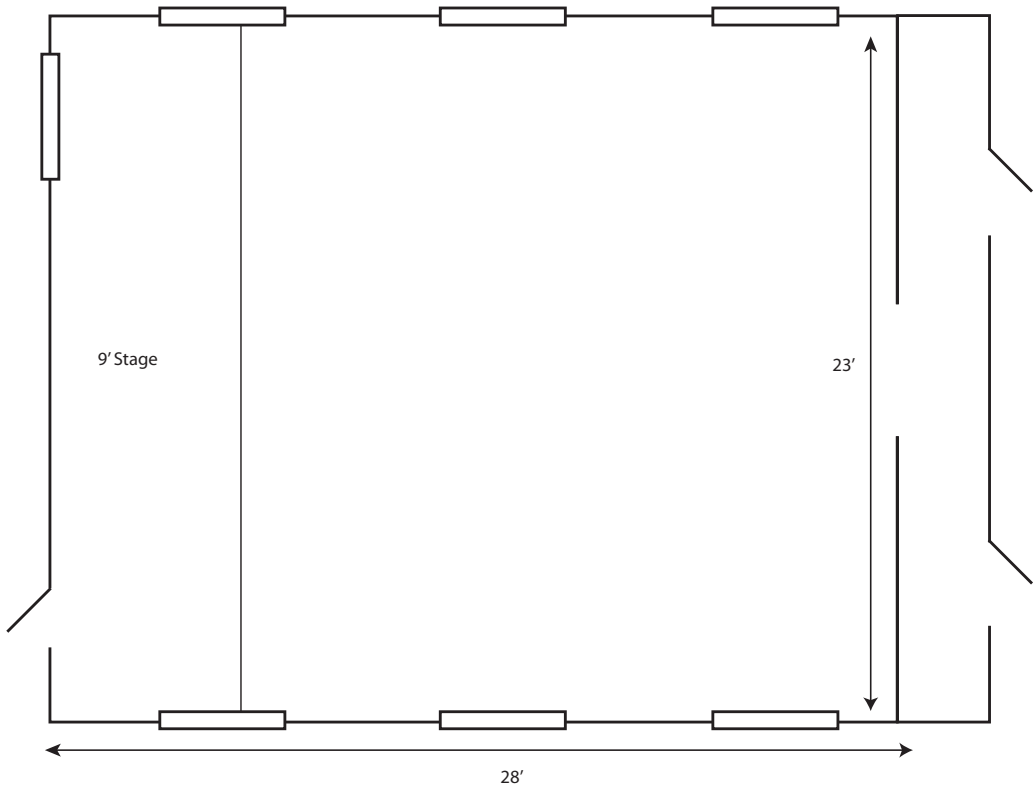

Evergreen School House