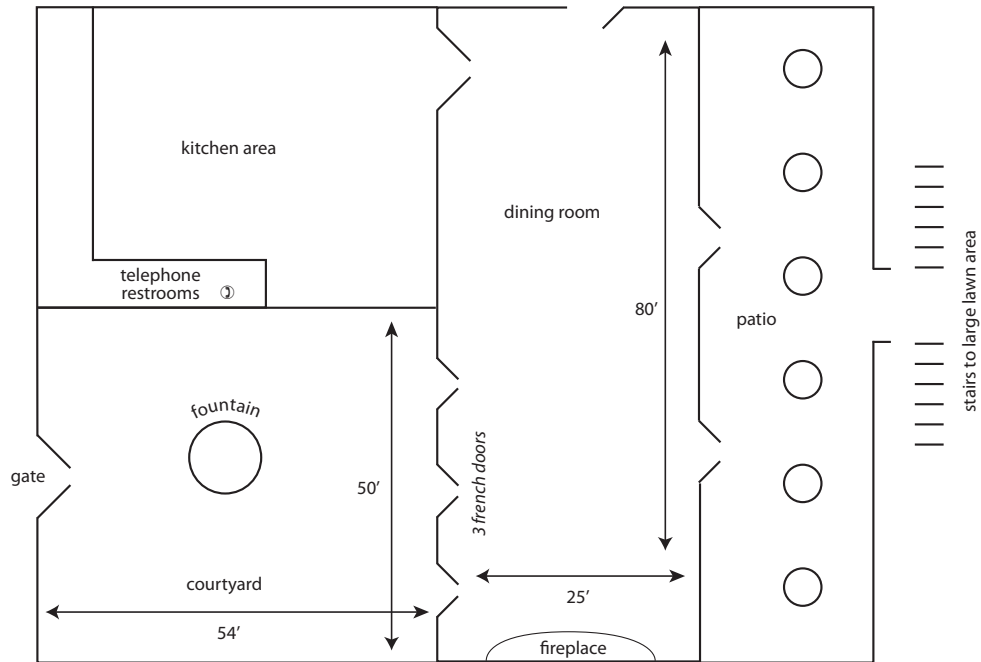

Kennolyn MEETING ROOMS

Hilltop Hacienda Venue • Hacienda Dining Room

Stone Creek Village Venue • Caldwell Lodge

Meeting Site	Dimension	Sq. Ft.	Banqt.	Theater	Classroom	Current Setup
Hilltop Hacienda Venue						
Hacienda Dining Room	80' x 25'	2,000	120/300	120	120	Banquet
Stone Creek Village Venue						
Caldwell Lodge	100' x 31'	3,100	204	204	204	Banquet/Conversational
Evergreen School House	23' x 28'	644	40	40	32	Open
Museum	24' x 24'	576	32	30	24	Couch/Conversational
Depot	20' x 24'	480	24	30	24	Open
Stagecoach Parlor	21' x 30'	630	40	50	32	Gameroom
Outdoor Amphitheater				250		Amphitheater