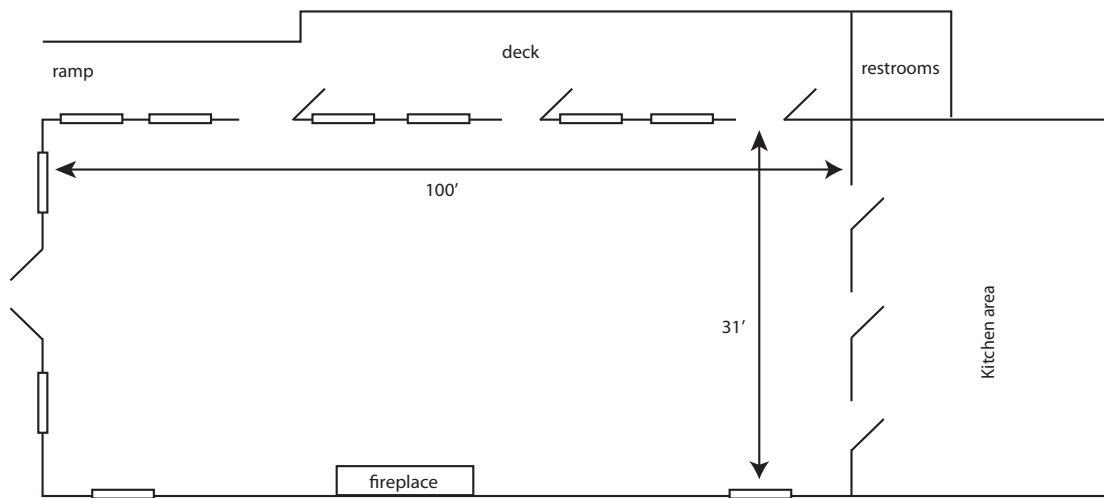

Kennolyn MEETING ROOMS

Hilltop Hacienda Venue • Hacienda Dining Room

Stone Creek Village Venue • Caldwell Lodge

Meeting Site	Dimension	Sq. Ft.	Banqt.	Theater	Classroom	Current Setup
Hilltop Hacienda Venue						
Hacienda Dining Room	80' x 25'	2,000	120/300	120	120	Banquet
Stone Creek Village Venue						
Caldwell Lodge	100' x 31'	3,100	204	204	204	Banquet/Conversational
Evergreen School House	23' x 28'	644	40	40	32	Open
Museum	24' x 24'	576	32	30	24	Couch/Conversational
Depot	20' x 24'	480	24	30	24	Open
Stagecoach Parlor	21' x 30'	630	40	50	32	Gameroom
Outdoor Amphitheater				250		Amphitheater